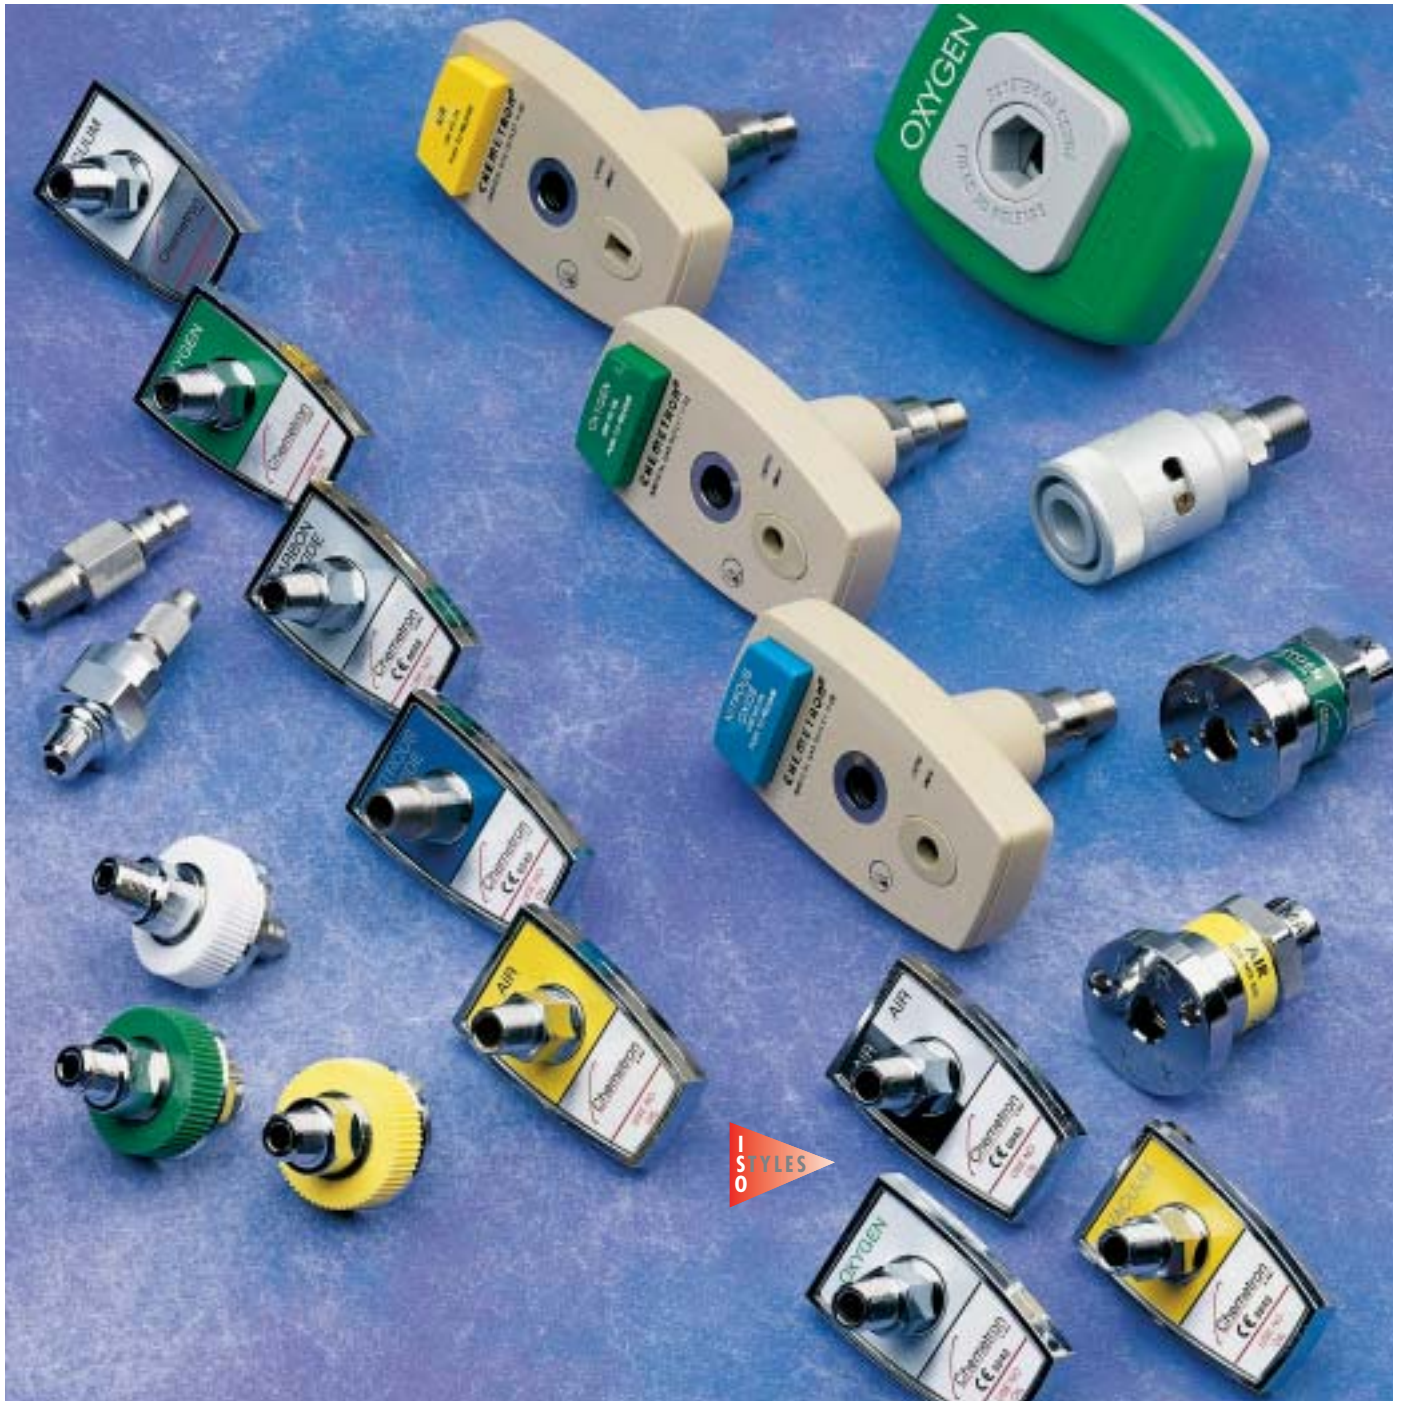

Adapters, Couplers & Fittings